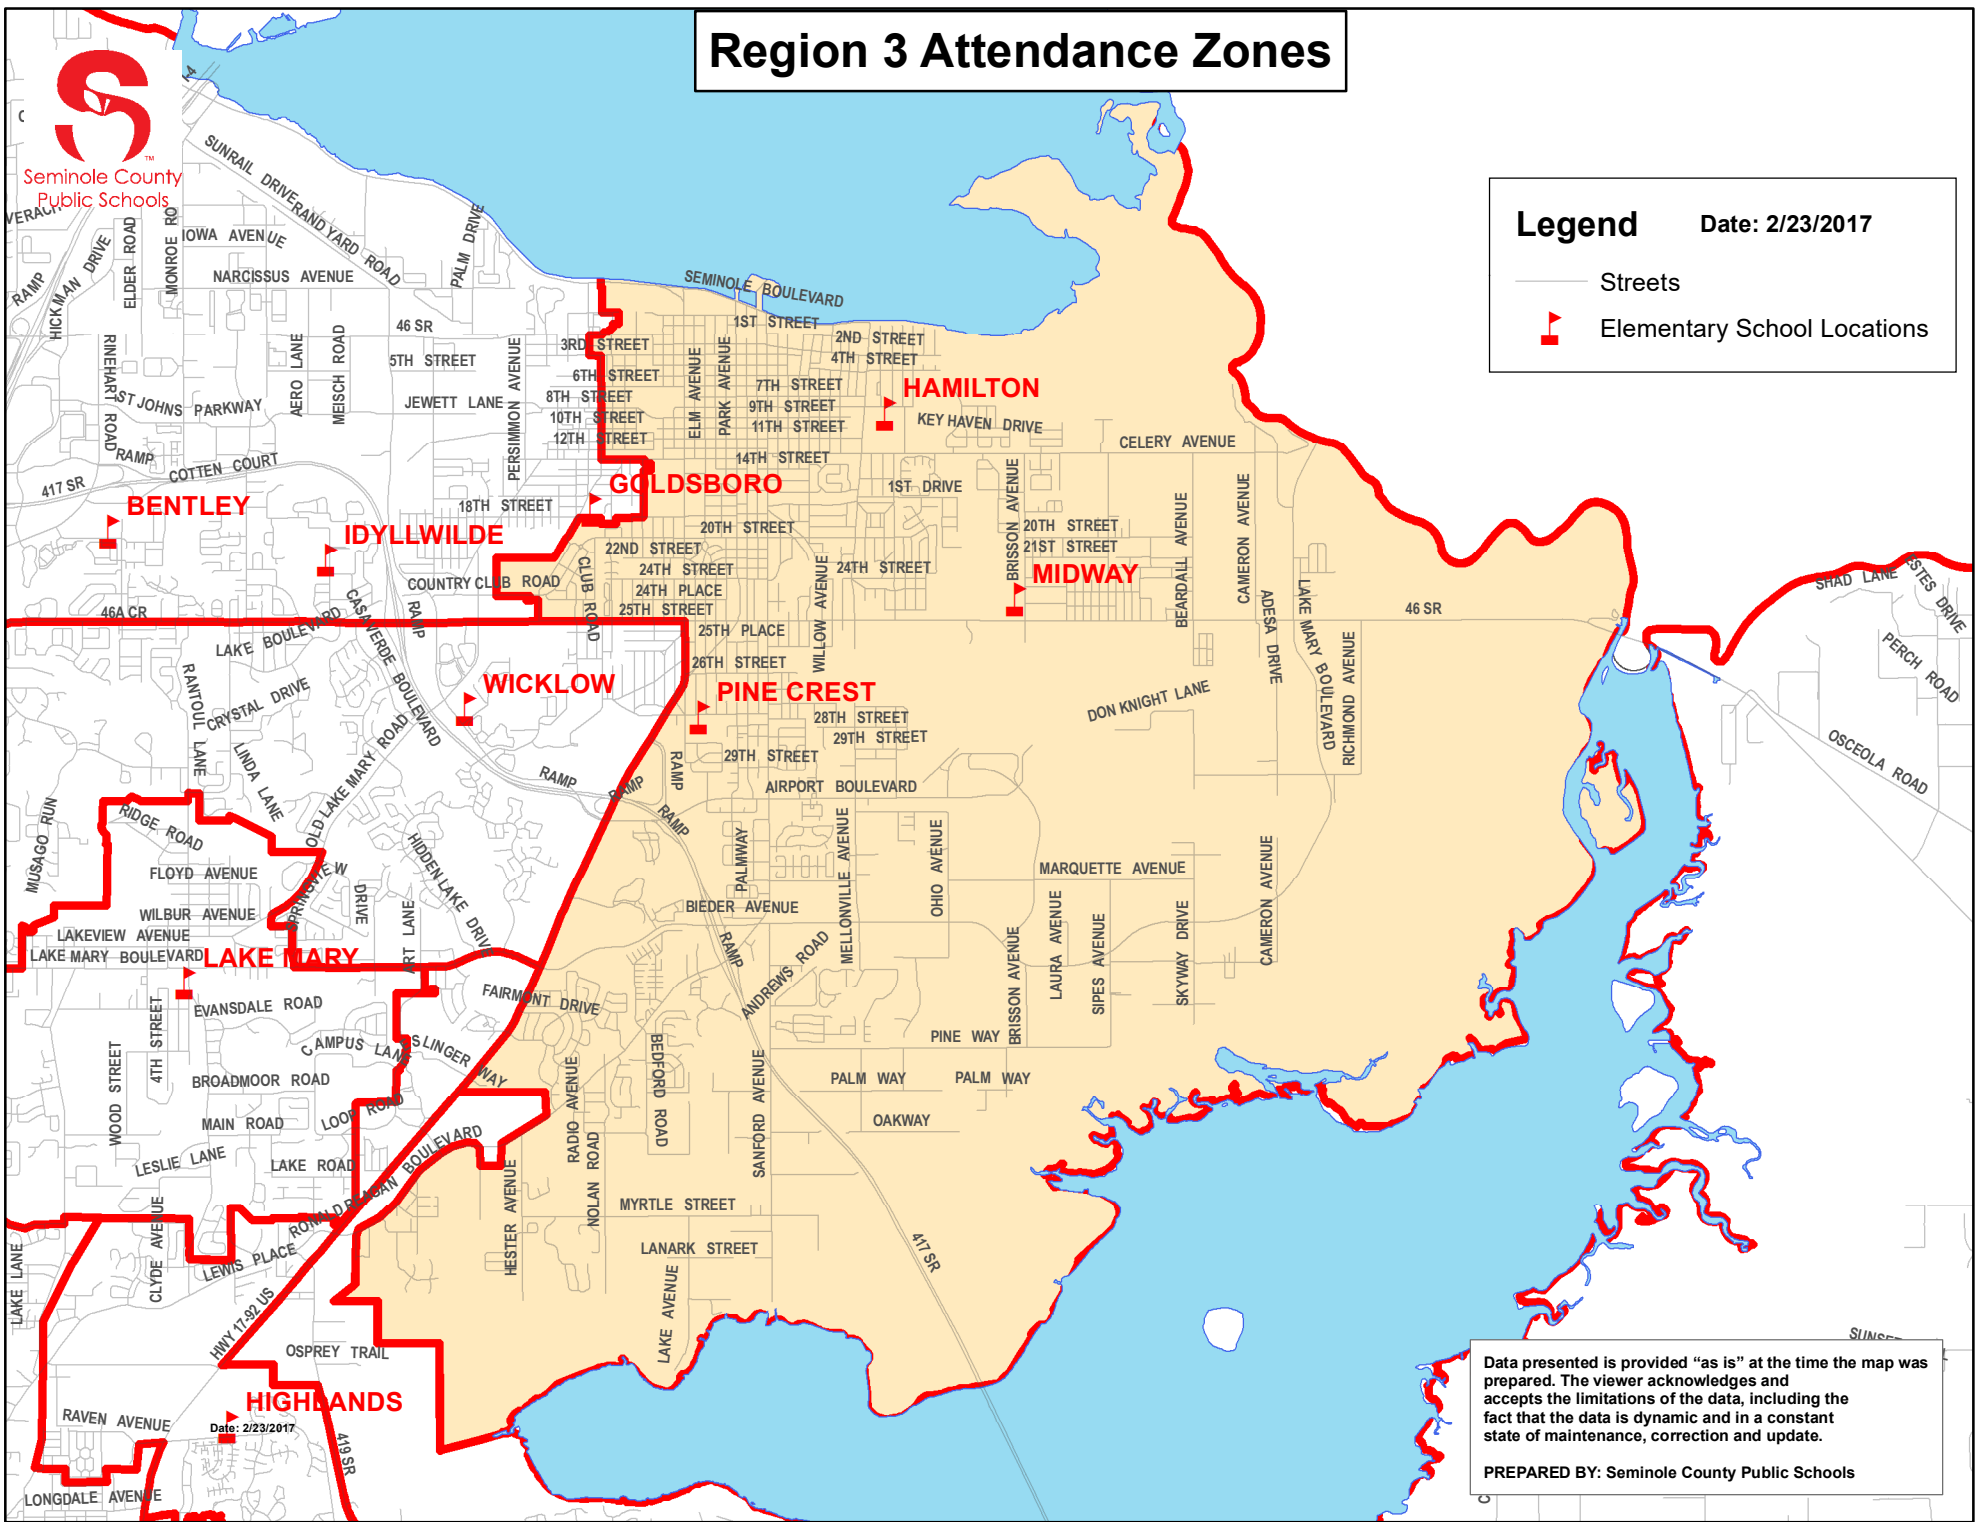

# Region 3 Attendance Zones

Seminole County  
Public Schools

**Legend**      Date: 2/23/2017

- Streets
- 📍 Elementary School Locations

Data presented is provided "as is" at the time the map was prepared. The viewer acknowledges and accepts the limitations of the data, including the fact that the data is dynamic and in a constant state of maintenance, correction and update.